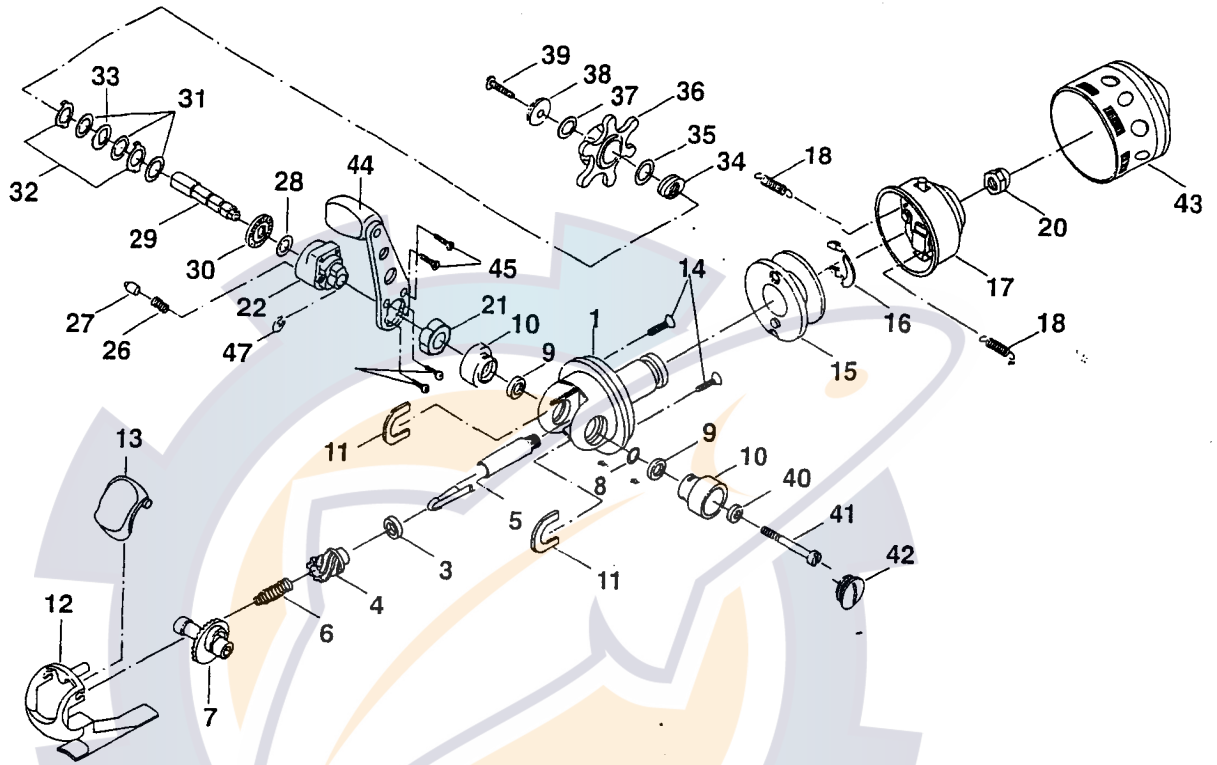

## ▣ PARTS LIST

No.	Part Name	Part Number
1	Body	1068000
3	Pinion Bushing	1068253
4	Pinion	1068255
5	Main Shaft	1068256
6	Main Shaft Spring	1068257
7	Drive Gear	51218
8	Drive Gear Washer	51219
9	Drive Gear Bushing	51221
10	Drive Gear Holder	1068248
11	Drive Gear Holder Washer	51226
12	Plastic Foot	1068001
13	Thumb Lever	51228
14	Plastic Foot Screw	1068002
15	Spool	1068003
16	Spool Clip	1068004
17	Pick-Up Housing Assy.	1068005
18	Pick-Up Arm Spring	1068006
20	Pick-Up Housing Nut	1068007
21	One Way Clutch Bearing	51240
22	Crank Arm Holder Assy.	51241
26	Click Piston Spring	51242

No.	Part Name	Part Number
27	Click Piston	51243
28	Front Drag Washer	51244
29	Crank Mtg. Stem	51245
30	Click Ratchet	51246
31	Drag Washer	51247
32	Eared Drag Washer	51248
33	Kayed Drag Washer	51249
34	Drag Spring	51250
35	Drag Spring Washer	1068258
36	Drag Star Assy.	1068008
37	Drag Washer	51254
38	Drag Retainer	51255
39	Drag Screw	51256
40	Crank Mtg. Washer	51257
41	Crank Mtg. Insert	51258
42	Side Cap	51259
43	Front Cone Assy.	1068009
44	Crank Assy.	1068249
45	Crank Arm Screw	51265
46	Crank Arm Screw	51266
47	Crank Mtg. Stem Washer	51267

Please specify reel model and part number when ordering parts.